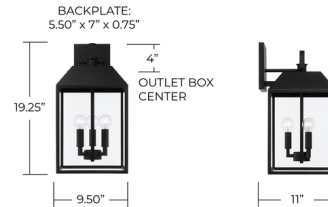

Shown in black / clear

Specifications

COLOR	Clear
BODY FINISH	Black
WATTAGE	27W
DIMMER	Standard 120V
DIMENSIONS	9.5"W x 19.25"H x 11"D
BULB NOT INCLUDED	3 x G16.5/Candelabra (E12)/9W/120V LED
OTHER BULB OPTIONS	3 x G16.5/Candelabra (E12)/60W/120V Incandescent 3 x B10/Candelabra (E12)/60W/120V Incandescent 3 x B10/Candelabra (E12)/9W/120V LED
COUNTRY OF ORIGIN	China