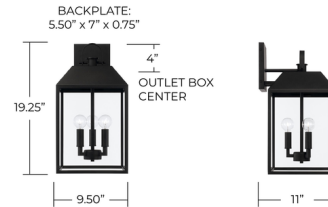

Shown in black / clear

Specifications

COLOR	Clear
BODY FINISH	Black
WATTAGE	27W
DIMMER	Standard 120V
DIMENSIONS	9.5\"W x 19.25\"H x 11\"D
BULB NOT INCLUDED	3 x G16.5/Candelabra (E12)/9W/120V LED
OTHER BULB OPTIONS	3 x G16.5/Candelabra (E12)/60W/120V Incandescent 3 x B10/Candelabra (E12)/60W/120V Incandescent 3 x B10/Candelabra (E12)/9W/120V LED
COUNTRY OF ORIGIN	China