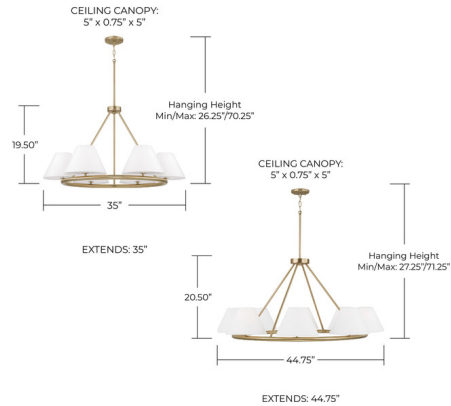

Description

The Parson Ring Chandelier brings a clean sophistication to your interior space. The slim ring holds cone shaped fabric shades that casts warm shadows of light across your room. Bottom glass diffusers help soften the light. Note: Includes a 1-Year Manufacturer Warranty.

Specifications

COLOR Soft White
BODY FINISH Matte Brass
WATTAGE 54W
DIMMER Standard 120V
DIMENSIONS 35"W x 19.5"H
BULB NOT INCLUDED 6 x B10/Candelabra (E12)/9W/120V LED
OTHER BULB OPTIONS B10/Candelabra (E12)/60W/120V Incandescent
COUNTRY OF ORIGIN China

Technical Information

PRODUCT DIMENSIONS Downrods: One 6", One 12", and One 18" Included

Shown in matte brass / soft white

CLICK TO VIEW PRODUCT

Notes: