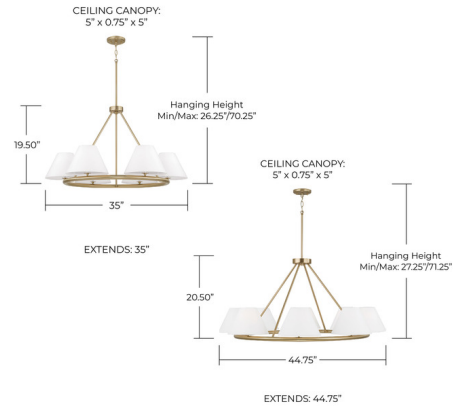

Description

The Parson Ring Chandelier brings a clean sophistication to your interior space. The slim ring holds cone shaped fabric shades that casts warm shadows of light across your room. Bottom glass diffusers help soften the light. Note: Includes a 1-Year Manufacturer Warranty.

Shown in matte brass / soft white

Specifications

COLOR Soft White
 BODY FINISH Matte Brass
 WATTAGE 54W
 DIMMER Standard 120V
 DIMENSIONS 35"W x 19.5"H
 BULB NOT INCLUDED 6 x B10/Candelabra (E12)/9W/120V LED
 OTHER BULB OPTIONS B10/Candelabra (E12)/60W/120V Incandescent
 COUNTRY OF ORIGIN China

Technical Information

PRODUCT DIMENSIONS Downrods: One 6", One 12", and One 18" Included

CLICK TO VIEW PRODUCT

Notes: