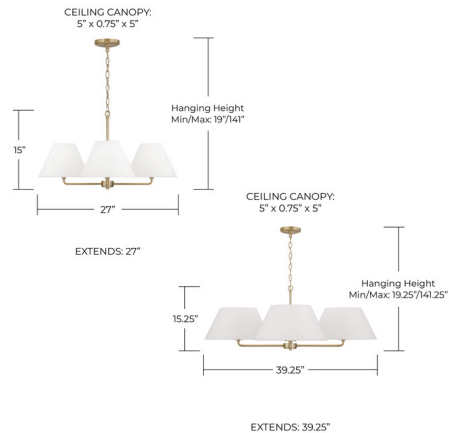

Description

The Parson Chandelier brings a clean sophistication to your interior space. The slim brass arms hold cone shaped fabric shades that casts warm shadows of light across your room. Bottom glass diffusers help soften the light.

Specifications

COLOR Soft White
BODY FINISH Matte Brass
WATTAGE 36W
DIMMER Standard 120V
DIMENSIONS 27"W x 15"H
BULB NOT INCLUDED 4 x B10/Candelabra (E12)/9W/120V LED
OTHER BULB OPTIONS B10/Candelabra (E12)/60W/120V Incandescent
COUNTRY OF ORIGIN China

Technical Information

PRODUCT DIMENSIONS Adjustable Chain Length: 120"

Notes:

Shown in matte brass / soft white

CLICK TO VIEW PRODUCT