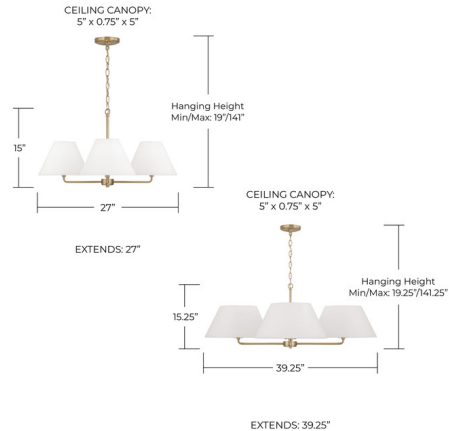

Description

The Parson Chandelier brings a clean sophistication to your interior space. The slim brass arms hold cone shaped fabric shades that casts warm shadows of light across your room. Bottom glass diffusers help soften the light.

Specifications

COLOR Soft White
BODY FINISH Matte Brass
WATTAGE 36W
DIMMER Standard 120V
DIMENSIONS 27"W x 15"H
BULB NOT INCLUDED 4 x B10/Candelabra (E12)/9W/120V LED
OTHER BULB OPTIONS B10/Candelabra (E12)/60W/120V Incandescent
COUNTRY OF ORIGIN China

Technical Information

PRODUCT DIMENSIONS Adjustable Chain Length: 120"

Shown in matte brass / soft white

CLICK TO VIEW PRODUCT

Notes: