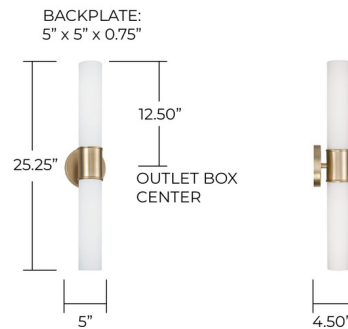

Description

The Parson Wall Sconce brings a clean sophistication to your interior space. The slim, cylindrical glass is capped in the center and casts warm shadows of light across your room. May be mounted horizontally or vertically. Note: Includes a 1-Year Manufacturer Warranty.

Specifications

COLOR Soft White
BODY FINISH Matte Brass
WATTAGE 34W
DIMMER Standard 120V
DIMENSIONS 5"W x 25.25"H x 4.5"D
BULB NOT INCLUDED 2 x T9/Medium (E26)/17W/120V LED
OTHER BULB OPTIONS T9/Medium (E26)/100W/120V Incandescent
COUNTRY OF ORIGIN China

Technical Information

PRODUCT DIMENSIONS Backplate: 5 inch Diameter

Shown in matte brass / soft white

CLICK TO VIEW PRODUCT

Notes: