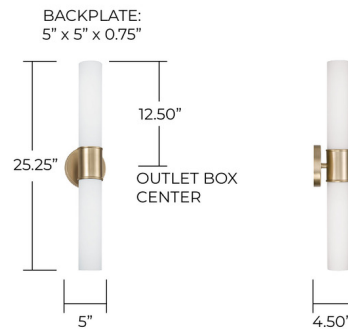

Lightology

lightology.com
866-954-4489
08-05-25

Project: _____

Company: _____

Location: _____ Fixture Type: _____

SPEC #: **CPT1352946**

Approved On: _____ Approved By: _____

Parson Wall Sconce By Capital Lighting

Description

The Parson Wall Sconce brings a clean sophistication to your interior space. The slim, cylindrical glass is capped in the center and casts warm shadows of light across your room. May be mounted horizontally or vertically. Note: Includes a 1-Year Manufacturer Warranty.

Shown in matte brass / soft white

Specifications

COLOR	Soft White
BODY FINISH	Matte Brass
WATTAGE	34W
DIMMER	Standard 120V
DIMENSIONS	5"W x 25.25"H x 4.5"D
BULB NOT INCLUDED	2 x T9/Medium (E26)/17W/120V LED
OTHER BULB OPTIONS	T9/Medium (E26)/100W/120V Incandescent
COUNTRY OF ORIGIN	China

Technical Information

PRODUCT DIMENSIONS	Backplate: 5 inch Diameter
--------------------	----------------------------

CLICK TO VIEW PRODUCT

Notes: