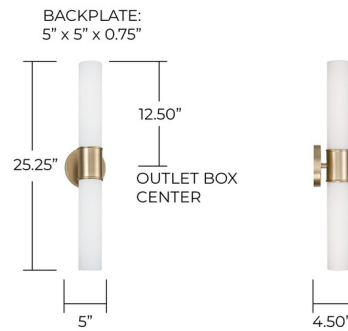

### Description

The Parson Wall Sconce brings a clean sophistication to your interior space. The slim, cylindrical glass is capped in the center and casts warm shadows of light across your room. May be mounted horizontally or vertically. Note: Includes a 1-Year Manufacturer Warranty.

### Specifications

COLOR . . . . . Soft White  
BODY FINISH . . . . . Matte Brass  
WATTAGE . . . . . 34W  
DIMMER . . . . . Standard 120V  
DIMENSIONS . . . . . 5"W x 25.25"H x 4.5"D  
BULB NOT INCLUDED . . . . . 2 x T9/Medium (E26)/17W/120V LED  
OTHER BULB OPTIONS . . . . . T9/Medium (E26)/100W/120V Incandescent  
COUNTRY OF ORIGIN . . . . . China

### Technical Information

PRODUCT DIMENSIONS . . . . . Backplate: 5 inch Diameter

Shown in matte brass / soft white

CLICK TO VIEW PRODUCT

Notes: