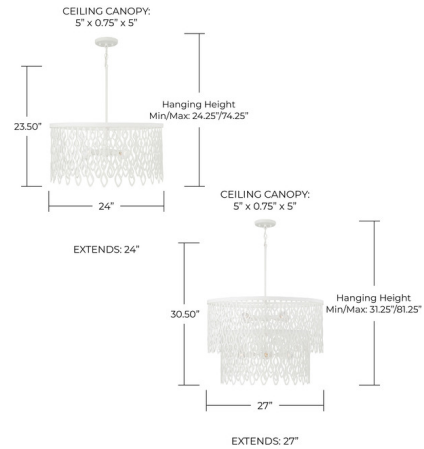

Lightology

lightology.com
866-954-4489
04-22-26

Project: _____

Company: _____

Location: _____ Fixture Type: _____

SPEC #: **CPT1352947**

Approved On: _____ Approved By: _____

Phoebe Pendant By Capital Lighting

Description

The Pheobe Pendant brings a modern glam to your interior space. The laser cut motif resembles a lace handkerchief and casts warm shadows of light across your room.

Specifications

COLOR	N/A
BODY FINISH	Matte White
WATTAGE	36W
DIMMER	Standard 120V
DIMENSIONS	24"W x 23.5"H
BULB NOT INCLUDED	4 x B10/Candelabra (E12)/9W/120V LED
OTHER BULB OPTIONS	B10/Candelabra (E12)/60W/120V Incandescent
COUNTRY OF ORIGIN	China

CLICK TO VIEW PRODUCT

Notes: