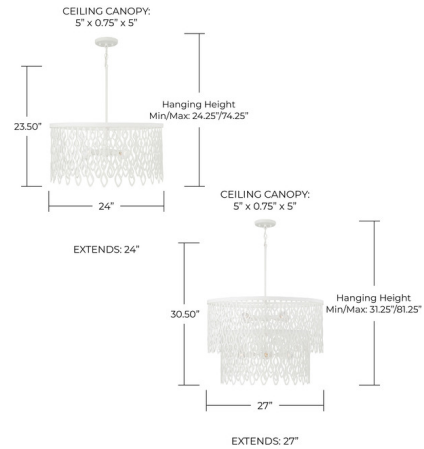

### Description

The Pheobe Pendant brings a modern glam to your interior space. The laser cut motif resembles a lace handkerchief and casts warm shadows of light across your room.

### Specifications

COLOR	N/A
BODY FINISH	Matte White
WATTAGE	36W
DIMMER	Standard 120V
DIMENSIONS	24"W x 23.5"H
BULB NOT INCLUDED	4 x B10/Candelabra (E12)/9W/120V LED
OTHER BULB OPTIONS	B10/Candelabra (E12)/60W/120V Incandescent
COUNTRY OF ORIGIN	China