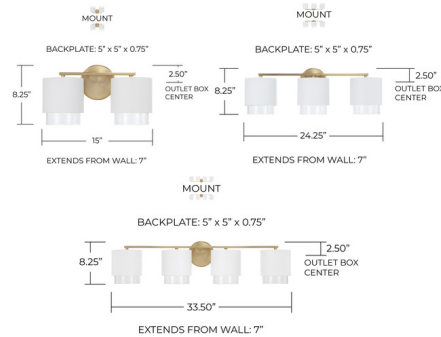

Description

The Weller Bathroom Vanity Light brings an industrial elegance to your interior space. They cylindrical shades each have a seeded glass diffuser peeking out, casting warm shadows of light across your room. Note: Includes a 1-Year Manufacturer Warranty.

Shown in matte brass / black

Specifications

COLOR	Black
BODY FINISH	Matte Brass
WATTAGE	34W
DIMMER	Standard 120V
DIMENSIONS	15"W x 8.25"H x 7"D
BULB NOT INCLUDED	2 x A15/Medium (E26)/17W/120V LED
OTHER BULB OPTIONS	A15/Medium (E26)/100W/120V Incandescent
COUNTRY OF ORIGIN	China