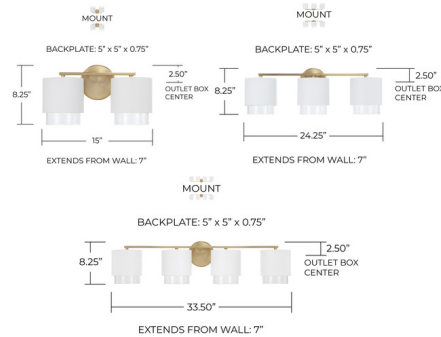

Specifications

COLOR	Black
BODY FINISH	Matte Brass
WATTAGE	34W
DIMMER	Standard 120V
DIMENSIONS	15"W x 8.25"H x 7"D
BULB NOT INCLUDED	2 x A15/Medium (E26)/17W/120V LED
OTHER BULB OPTIONS	A15/Medium (E26)/100W/120V Incandescent
COUNTRY OF ORIGIN	China

CLICK TO VIEW PRODUCT

Notes: