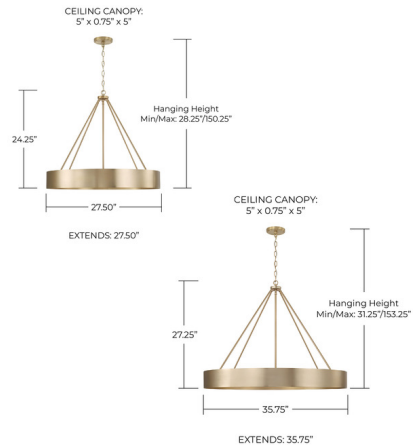

Description

The Weller Chandelier brings an industrial elegance to your interior space. They slim, ring frame is lined in Matte Brass, casting warm shadows of light across your room. Note: Includes a 1-Year Manufacturer Warranty.

Specifications

COLOR Black
BODY FINISH Matte Brass
WATTAGE 68W
DIMMER Standard 120V
DIMENSIONS 27.5"W x 24.25"H
BULB NOT INCLUDED 4 x A19/Medium (E26)/17W/120V LED
OTHER BULB OPTIONS A19/Medium (E26)/100W/120V Incandescent
COUNTRY OF ORIGIN China

Technical Information

PRODUCT DIMENSIONS Adjustable Chain Length: 120"

Notes:

Shown in matte brass / black

CLICK TO VIEW PRODUCT