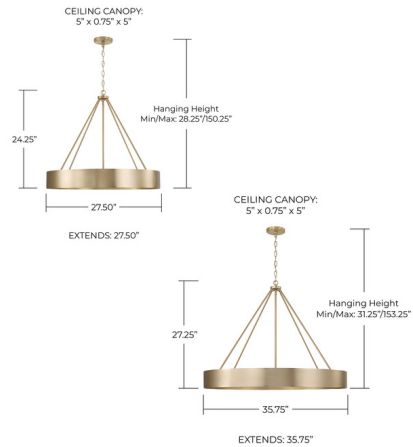

Description

The Weller Chandelier brings an industrial elegance to your interior space. They slim, ring frame is lined in Matte Brass, casting warm shadows of light across your room. Note: Includes a 1-Year Manufacturer Warranty.

Specifications

COLOR Black
BODY FINISH Matte Brass
WATTAGE 68W
DIMMER Standard 120V
DIMENSIONS 27.5"W x 24.25"H
BULB NOT INCLUDED 4 x A19/Medium (E26)/17W/120V LED
OTHER BULB OPTIONS A19/Medium (E26)/100W/120V Incandescent
COUNTRY OF ORIGIN China

Technical Information

PRODUCT DIMENSIONS Adjustable Chain Length: 120"

Shown in matte brass / black

CLICK TO VIEW PRODUCT

Notes: