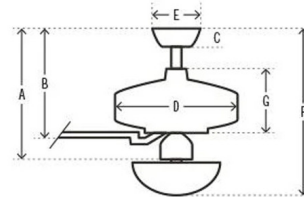

Specifications

COLOR White
BODY FINISH Fresh White
WATTAGE 17W
DIMMER Included
DIMENSIONS 52"W x 13.71"H
BULB 1 x LED/17W/120V LED

Technical Information

LAMP LIFE 50000 hours
COLOR RENDERING 80 CRI
LAMP COLOR 2700K
LUMENS/WATT 88.24
LUMINOUS FLUX 1500 lumens

Shown in fresh white / white

- A (Angled 34 in)
- B 13.21 in (Low 11.21 in Angled 47.21 in)
- C 2.75 in
- D 8.66 in
- E 6.49 in
- F 13.71 in (Low 11.71 in Angled 47.71 in)
- G

CLICK TO VIEW PRODUCT

Notes: