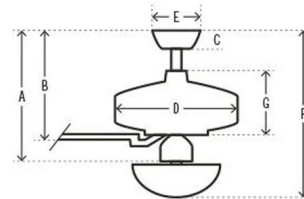

Specifications

BLADE COLOR White
BODY FINISH Fresh White
WATTAGE 17W
DIMMER Included
DIMENSIONS 52"W x 13.71"H
INTEGRATED LED MODULE 1 x LED/17W/120V LED

Technical Information

LAMP LIFE 50000 hours
COLOR RENDERING 80 CRI
LAMP COLOR 2700K
LUMENS/WATT 88.24
LUMINOUS FLUX 1500 lumens

Shown in fresh white / white

- A (Angled 34 in)
- B 13.21 in (Low 11.21 in Angled 47.21 in)
- C 2.75 in
- D 8.66 in
- E 6.49 in
- F 13.71 in (Low 11.71 in Angled 47.71 in)
- G

CLICK TO VIEW PRODUCT

Notes: