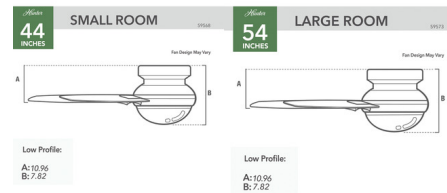

### Specifications

COLOR . . . . . Matte Nickel  
 BODY FINISH . . . . . Brushed Nickel  
 WATTAGE . . . . . 24W  
 DIMMER . . . . . Included  
 DIMENSIONS . . . . . 44"W x 10.96"H  
 BULB . . . . . 1 x LED/24W/120V LED