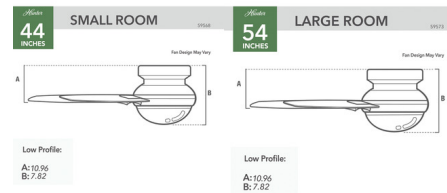

CLICK TO VIEW PRODUCT

Notes: