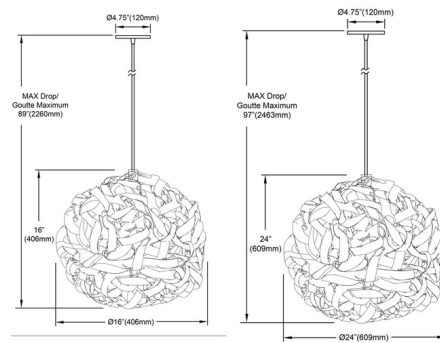

Shown in matte black / natural

Specifications

| | |
|-------------------|-----------------------------------|
| COLOR | Natural |
| BODY FINISH | Matte Black |
| WATTAGE | 17W |
| DIMMER | Standard 120V |
| DIMENSIONS | 24"W x 24"H |
| BULB NOT INCLUDED | 1 x A19/Medium (E26)/17W/120V LED |
| COUNTRY OF ORIGIN | China |