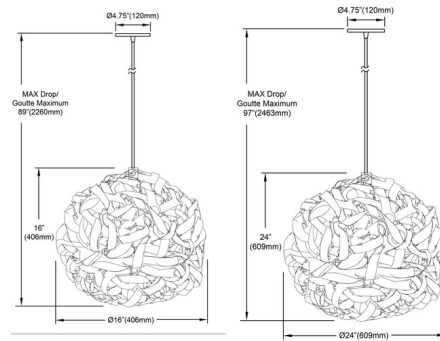

Shown in matte black / natural

Specifications

COLOR	Natural
BODY FINISH	Matte Black
WATTAGE	17W
DIMMER	Standard 120V
DIMENSIONS	24"W x 24"H
BULB NOT INCLUDED	1 x A19/Medium (E26)/17W/120V LED
COUNTRY OF ORIGIN	China