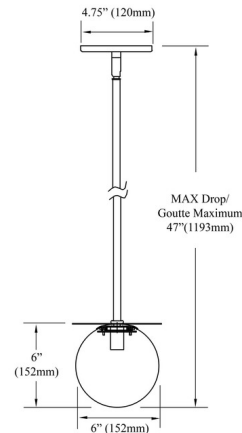

Description

Bask under the warm and inviting light of the Burlat Pendant. Its globe-like glass shade diffuses the light perfectly to set a cozy ambience in your home. Made with durable glass and metal, this pendant light can be a statement piece over the kitchen counter or bar area. It's contemporary design makes it a versatile piece that could match any home decor.

Shown in matte black / white

Specifications

COLOR	White
BODY FINISH	Matte Black
WATTAGE	4W
DIMMER	Standard 120V
DIMENSIONS	16"L x 6"W x 6"H
BULB NOT INCLUDED	1 x JCD/G9/4W/120V LED
COUNTRY OF ORIGIN	China

Technical Information

PRODUCT DIMENSIONS Downrod Length: 39"

CLICK TO VIEW PRODUCT

Notes: