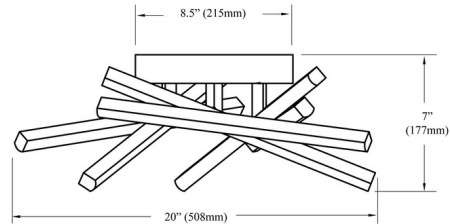

CLICK TO VIEW PRODUCT

Notes: