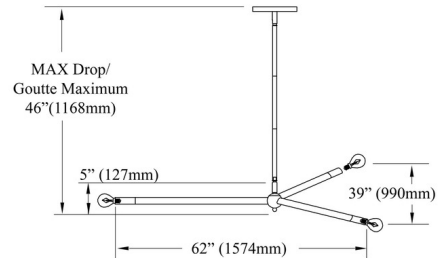

CLICK TO VIEW PRODUCT

Notes: