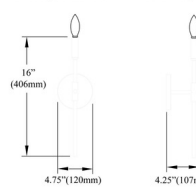

Shown in aged brass

Front View/Vue de Face Side View/Vue de Côté

Front View/Vue de Face Side View/Vue de Côté

### Specifications

|                   |                                      |
|-------------------|--------------------------------------|
| COLOR             | N/A                                  |
| BODY FINISH       | Aged Brass                           |
| WATTAGE           | 9W                                   |
| DIMMER            | Standard 120V                        |
| DIMENSIONS        | 4.75"W x 16"H x 4.25"D               |
| BULB NOT INCLUDED | 1 x B10/Candelabra (E12)/9W/120V LED |
| COUNTRY OF ORIGIN | China                                |