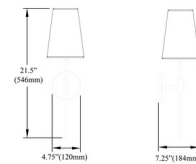

Front View/Vue de Face Side View/Vue de Côté

Front View/Vue de Face Side View/Vue de Côté