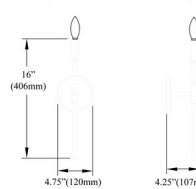

By Dainolite

Description

The Cinthia Wall Sconce brings a balance of form and function to any space. With its linear, metal construct and transitional design, it blends seamlessly into any decor style, adding a touch of elegance and light. Ideal for a foyer, hall, bathroom, or office space, this versatile piece can be a statement piece all on its own or complement other decorative pieces.

Shown in aged brass

Front View/Vue de Face Side View/Vue de Côté

Front View/Vue de Face Side View/Vue de Côté

Specifications

COLOR	N/A
BODY FINISH	Aged Brass
WATTAGE	9W
DIMMER	Standard 120V
DIMENSIONS	4.75"W x 16"H x 4.25"D
BULB NOT INCLUDED	1 x B10/Candelabra (E12)/9W/120V LED
COUNTRY OF ORIGIN	China