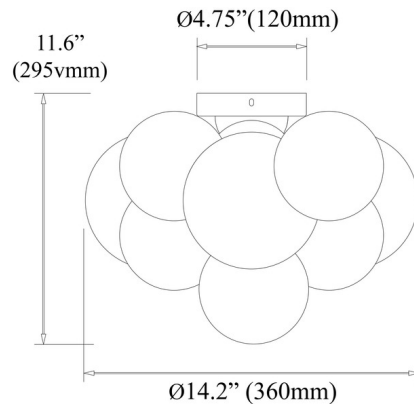

Shown in aged brass / clear

Specifications

COLOR	Clear
BODY FINISH	Aged Brass
WATTAGE	21W
DIMMER	Standard 120V
DIMENSIONS	14.5"W x 11"H
BULB NOT INCLUDED	3 x JCD/G9/7W/120V LED
COUNTRY OF ORIGIN	China

CLICK TO VIEW PRODUCT