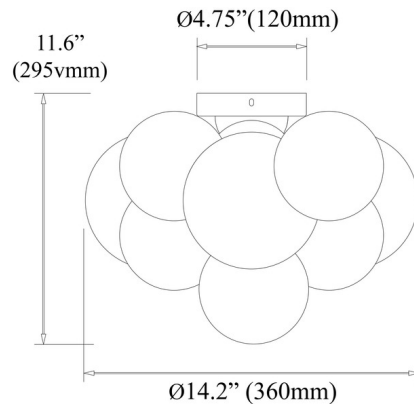

Shown in polished chrome / clear

Specifications

COLOR	Clear
BODY FINISH	Polished Chrome
WATTAGE	21W
DIMMER	Standard 120V
DIMENSIONS	14.5"W x 11"H
BULB NOT INCLUDED	3 x JCD/G9/7W/120V LED
COUNTRY OF ORIGIN	China