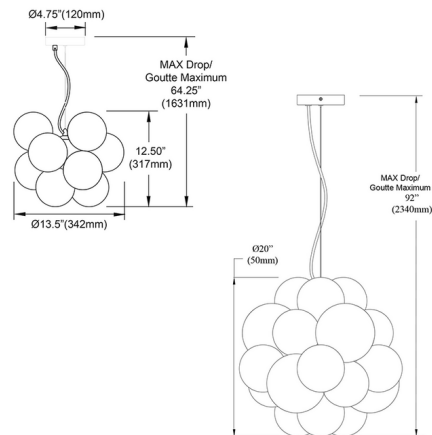

### Specifications

COLOR . . . . . Clear  
 BODY FINISH . . . . . Aged Brass  
 WATTAGE . . . . . 42W  
 DIMMER . . . . . Standard 120V  
 DIMENSIONS . . . . . 20"W x 20"H  
 BULB NOT INCLUDED . . . . . 6 x JCD/G9/7W/120V LED  
 COUNTRY OF ORIGIN . . . . . China

### Technical Information

PRODUCT DIMENSIONS . . . . . Cord Length: 72"

Shown in aged brass / clear

CLICK TO VIEW PRODUCT

Notes: