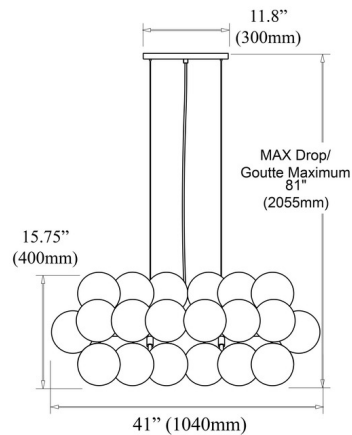

Shown in aged brass / clear

Specifications

COLOR	Clear
BODY FINISH	Aged Brass
WATTAGE	90W
DIMMER	Standard 120V
DIMENSIONS	41"L x 16.25"W x 15.75"H
BULB NOT INCLUDED	10 x JCD/G9/9W/120V LED
COUNTRY OF ORIGIN	China

Technical Information

PRODUCT DIMENSIONS Cord Length: 72"

CLICK TO VIEW PRODUCT

Notes: