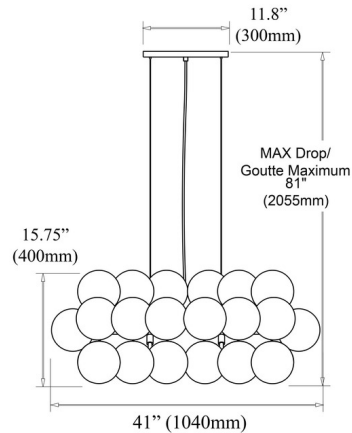

### Specifications

COLOR	Clear
BODY FINISH	Aged Brass
WATTAGE	90W
DIMMER	Standard 120V
DIMENSIONS	41"L x 16.25"W x 15.75"H
BULB NOT INCLUDED	10 x JCD/G9/9W/120V LED
COUNTRY OF ORIGIN	China

### Technical Information

PRODUCT DIMENSIONS . . . . . Cord Length: 72"

CLICK TO VIEW PRODUCT

Notes: