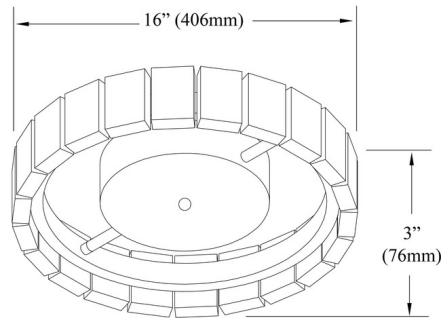

CLICK TO VIEW PRODUCT

Notes: