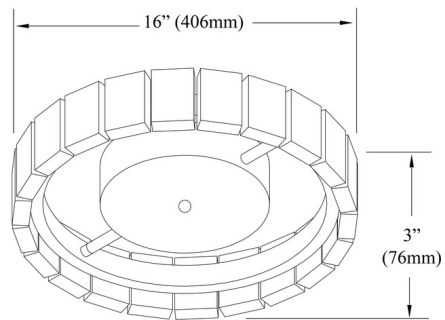

Shown in aged brass / clear

Specifications

COLOR	Clear
BODY FINISH	Aged Brass
WATTAGE	16W
DIMMER	Low Voltage Electronic
DIMENSIONS	16"W x 3"H
INTEGRATED LED MODULE	1 x LED/16W/120V LED
COUNTRY OF ORIGIN	China