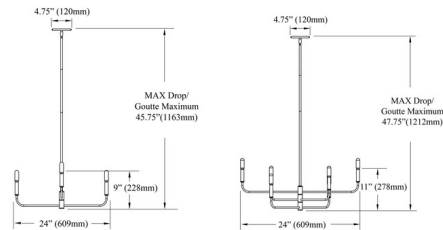

Shown in matte black

Specifications

COLOR	N/A
BODY FINISH	Matte Black
WATTAGE	36W
DIMMER	Standard 120V
DIMENSIONS	24"W x 9"H
BULB NOT INCLUDED	4 x T8/Candelabra (E12)/9W/120V LED
COUNTRY OF ORIGIN	China

Technical Information

PRODUCT DIMENSIONS Stem Length: 39"

CLICK TO VIEW PRODUCT

Notes: