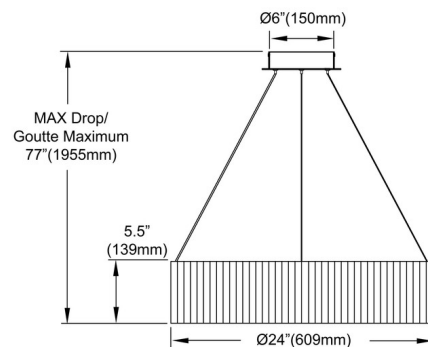

Specifications

COLOR	N/A
BODY FINISH	Matte White
WATTAGE	32W
DIMMER	Low Voltage Electronic
DIMENSIONS	23.5"W x 5.5"H
INTEGRATED LED MODULE	1 x LED/32W/120V LED
COUNTRY OF ORIGIN	China

Technical Information

PRODUCT DIMENSIONS	Cable Length: 72"
LAMP LIFE	30000 hours
COLOR RENDERING	90 CRI
LAMP COLOR	3000K
LUMENS/WATT	34.38
LUMINOUS FLUX	1100 lumens

Shown in matte white

CLICK TO VIEW PRODUCT

Notes: