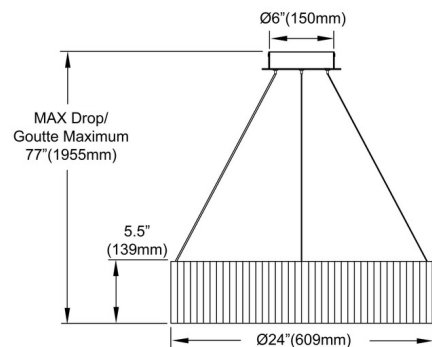

### Specifications

COLOR	N/A
BODY FINISH	Matte White
WATTAGE	32W
DIMMER	Low Voltage Electronic
DIMENSIONS	23.5"W x 5.5"H
INTEGRATED LED MODULE	1 x LED/32W/120V LED
COUNTRY OF ORIGIN	China

### Technical Information

PRODUCT DIMENSIONS	Cable Length: 72"
LAMP LIFE	30000 hours
COLOR RENDERING	90 CRI
LAMP COLOR	3000K
LUMENS/WATT	34.38
LUMINOUS FLUX	1100 lumens

Shown in matte white

CLICK TO VIEW PRODUCT