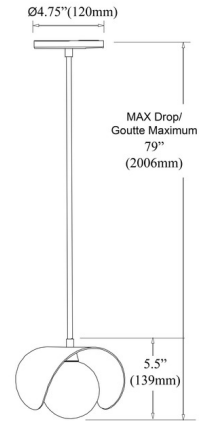

Description

The Crescent Pendant is a stunning addition to any home. Its contemporary styling give the fixture a sleek, modern look, perfect for those seeking something out of the ordinary. It's an ideal piece for areas like the dinette or foyer, providing a glow that's both cozy and inviting. The Crescent Pendant is height adjustable, making it a flexible lighting solution that can adapt to your specific needs.

Shown in matte black / white

Specifications

COLOR	White
BODY FINISH	Matte Black
WATTAGE	4W
DIMMER	Standard 120V
DIMENSIONS	6.25"W x 5.5"H
BULB NOT INCLUDED	1 x JCD/G9/4W/120V LED
COUNTRY OF ORIGIN	China

Technical Information

PRODUCT DIMENSIONS	Cord Length: 72"
--------------------	------------------

CLICK TO VIEW PRODUCT

Notes: