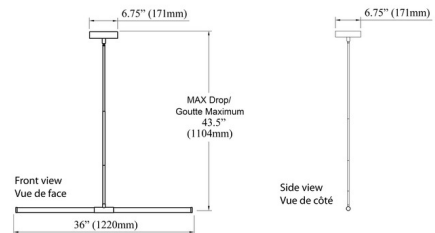

### Specifications

COLOR	White
BODY FINISH	Aged Brass
WATTAGE	20W
DIMMER	Low Voltage Electronic
DIMENSIONS	36"L x 1.5"W x 1.5"H
INTEGRATED LED MODULE	1 x LED/20W/120V LED
COUNTRY OF ORIGIN	China

### Technical Information

PRODUCT DIMENSIONS	Rod Length: 39"
LAMP LIFE	30000 hours
COLOR RENDERING	90 CRI
LAMP COLOR	3000K
LUMENS/WATT	35.00
LUMINOUS FLUX	700 lumens

Shown in aged brass / white

CLICK TO VIEW PRODUCT