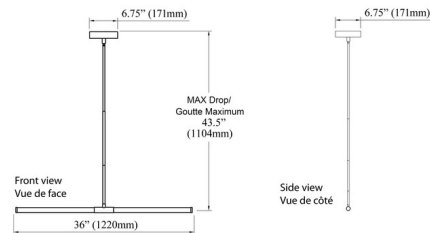

Specifications

COLOR	White
BODY FINISH	Aged Brass
WATTAGE	20W
DIMMER	Low Voltage Electronic
DIMENSIONS	36"L x 1.5"W x 1.5"H
INTEGRATED LED MODULE	1 x LED/20W/120V LED
COUNTRY OF ORIGIN	China

Technical Information

PRODUCT DIMENSIONS	Rod Length: 39"
LAMP LIFE	30000 hours
COLOR RENDERING	90 CRI
LAMP COLOR	3000K
LUMENS/WATT	35.00
LUMINOUS FLUX	700 lumens

Shown in aged brass / white

CLICK TO VIEW PRODUCT

Notes: