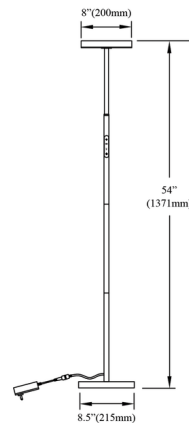

CLICK TO VIEW PRODUCT

Notes: