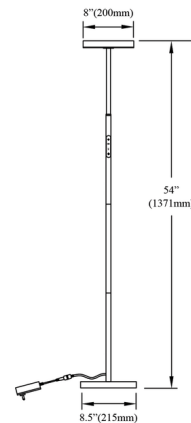

CLICK TO VIEW PRODUCT

Notes: