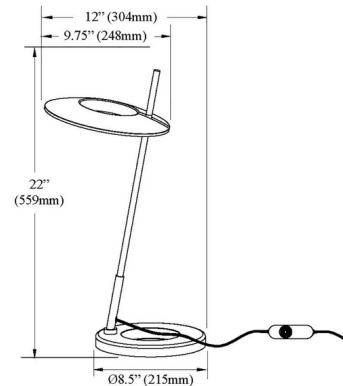

CLICK TO VIEW PRODUCT

Notes: