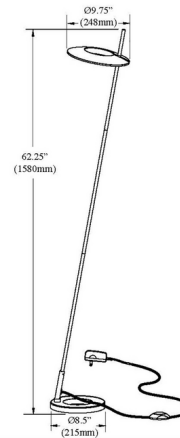

Shown in aged brass / white

CLICK TO VIEW PRODUCT

Notes: