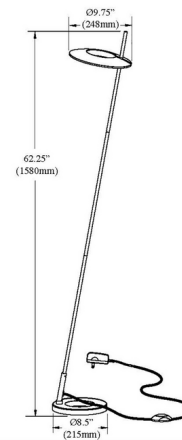

Shown in aged brass / white

CLICK TO VIEW PRODUCT

Notes: