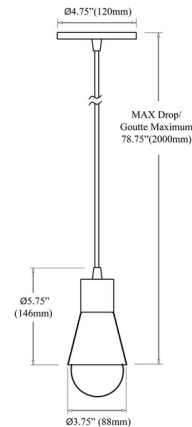

Specifications

COLOR N/A
BODY FINISH Matte Black
WATTAGE 9W
DIMMER Standard 120V
DIMENSIONS 14.75"L x 3.5"W x 5.75"H
BULB NOT INCLUDED 1 x G25/Medium (E26)/9W/120V LED
COUNTRY OF ORIGIN China

Technical Information

PRODUCT DIMENSIONS Cord Length: 72"

Shown in matte black

CLICK TO VIEW PRODUCT

Notes: