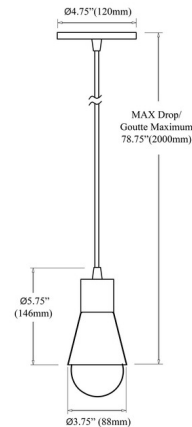

Specifications

COLOR	N/A
BODY FINISH	Matte Black
WATTAGE	9W
DIMMER	Standard 120V
DIMENSIONS	14.75"L x 3.5"W x 5.75"H
BULB NOT INCLUDED	1 x G25/Medium (E26)/9W/120V LED
COUNTRY OF ORIGIN	China

Technical Information

PRODUCT DIMENSIONS	Cord Length: 72"
--------------------	------------------

Shown in matte black

CLICK TO VIEW PRODUCT

Notes: