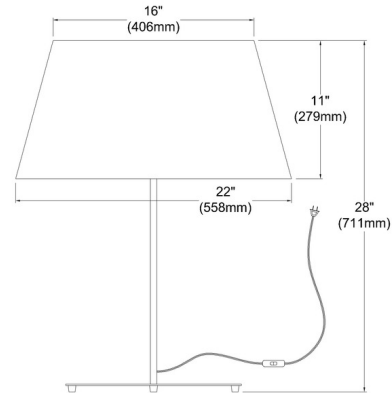

Shown in matte white / white

Specifications

COLOR	White
BODY FINISH	Matte White
WATTAGE	9W
DIMMER	N/A
DIMENSIONS	22"W x 28"H
BULB NOT INCLUDED	1 x A19/Medium (E26)/9W/120V LED
COUNTRY OF ORIGIN	Canada

CLICK TO VIEW PRODUCT

Notes: