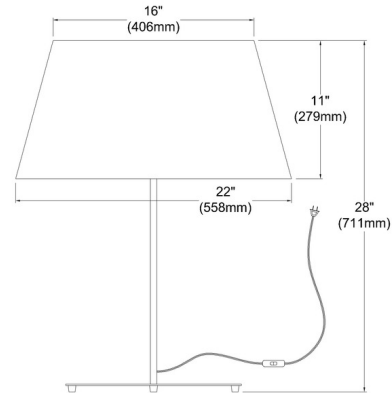

Description

Meet the Gretchen Table Lamp, a statement piece for any room. The transitional style of this lamp pairs well with both modern and traditional decor, rendering it a versatile addition to your space. Crafted from durable metal and fabric, it brings elegance and visual interest to your office or bedroom. With its unique round base and beautifully tapered drum shade, this table lamp is more than just a source of light - it's a piece of art. On/Off rocker switch on cord.

Shown in matte white / white

Specifications

COLOR	White
BODY FINISH	Matte White
WATTAGE	9W
DIMMER	N/A
DIMENSIONS	22"W x 28"H
BULB NOT INCLUDED	1 x A19/Medium (E26)/9W/120V LED
COUNTRY OF ORIGIN	Canada

CLICK TO VIEW PRODUCT