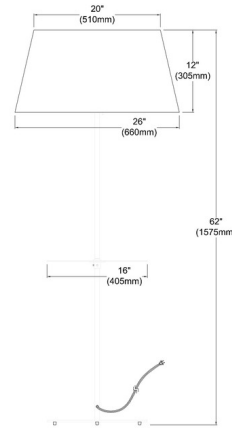

Shown in aged brass / white

CLICK TO VIEW PRODUCT

Notes: