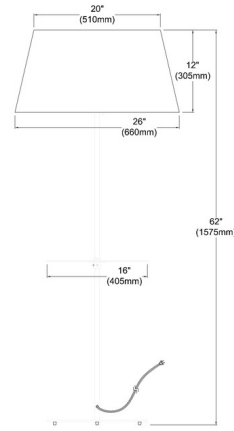

Shown in aged brass / white

CLICK TO VIEW PRODUCT

Notes: