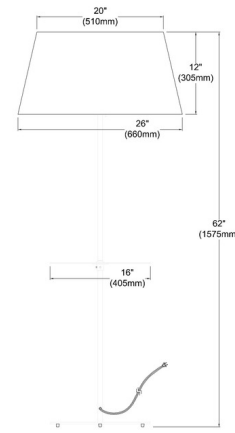

Shown in aged brass / white

CLICK TO VIEW PRODUCT

Notes: