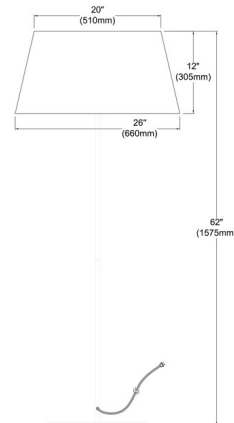

CLICK TO VIEW PRODUCT

Notes: