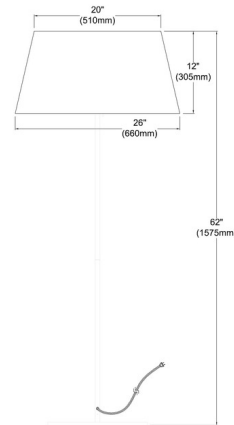

CLICK TO VIEW PRODUCT

Notes: