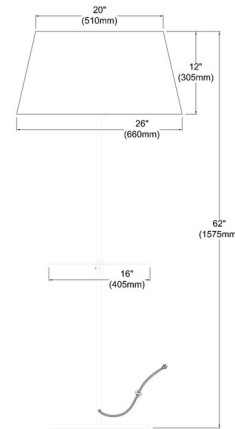

CLICK TO VIEW PRODUCT

Notes: