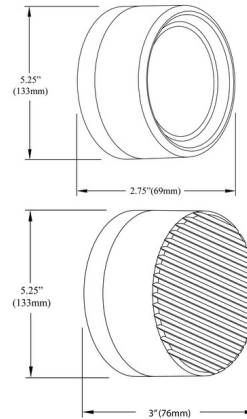

CLICK TO VIEW PRODUCT

Notes: