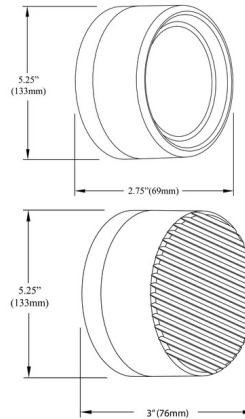

CLICK TO VIEW PRODUCT

Notes: