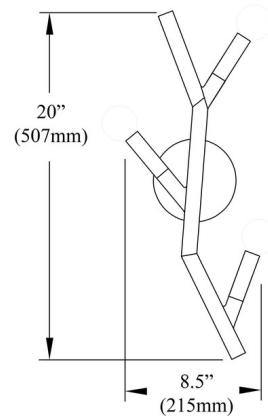

By Dainolite

Description

The Morgan Wall Sconce pops with its innovative metal structure, breathing new life and dimension into your living or office space. With its transitional style, this fixture brings a stunning fresh look that will surely raise an eye. It is not just a light source, but a statement piece which doubles as a work of art.

Shown in aged brass

Specifications

COLOR	N/A
BODY FINISH	Aged Brass
WATTAGE	27W
DIMMER	Standard 120V
DIMENSIONS	20"H x 4"D
BULB NOT INCLUDED	3 x B10/Candelabra (E12)/9W/120V LED
COUNTRY OF ORIGIN	China

CLICK TO VIEW PRODUCT