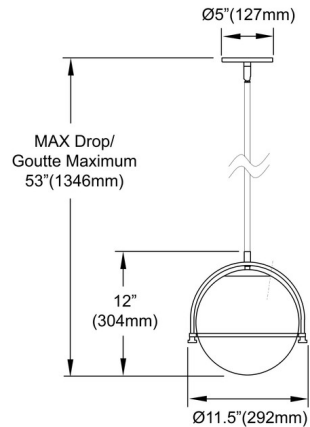

Specifications

COLOR White
BODY FINISH Aged Brass
WATTAGE 9W
DIMMER Standard 120V
DIMENSIONS 11.5"W x 12"H
BULB NOT INCLUDED 1 x A19/Medium (E26)/9W/120V LED
COUNTRY OF ORIGIN China

Technical Information

PRODUCT DIMENSIONS Downrods Included: 1-8, 1-11, 1-20 inch

Shown in aged brass / white

CLICK TO VIEW PRODUCT

Notes: