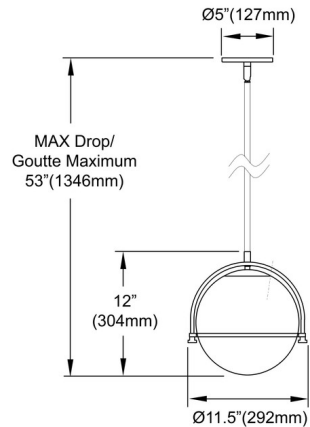

### Specifications

COLOR . . . . . White  
BODY FINISH . . . . . Aged Brass  
WATTAGE . . . . . 9W  
DIMMER . . . . . Standard 120V  
DIMENSIONS . . . . . 11.5"W x 12"H  
BULB NOT INCLUDED . . . . . 1 x A19/Medium (E26)/9W/120V LED  
COUNTRY OF ORIGIN . . . . . China

### Technical Information

PRODUCT DIMENSIONS . . . . . Downrods Included: 1-8, 1-11, 1-20 inch

Shown in aged brass / white

CLICK TO VIEW PRODUCT

Notes: