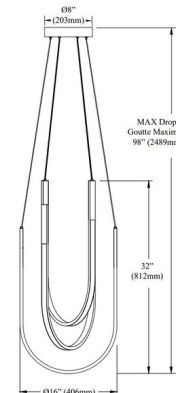

### Specifications

COLOR	White
BODY FINISH	Aged Brass
WATTAGE	62W
DIMMER	Low Voltage Electronic
DIMENSIONS	16"W x 32"H
INTEGRATED LED MODULE	3 x LED/20.67W/120V LED
COUNTRY OF ORIGIN	China

### Technical Information

PRODUCT DIMENSIONS	Min/Max Height (in): 48" / 98"
LAMP LIFE	30000 hours
COLOR RENDERING	90 CRI
LAMP COLOR	3000K
LUMENS/WATT	96.76
LUMINOUS FLUX	2000 lumens

Shown in aged brass / white