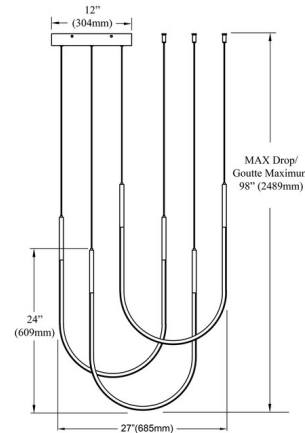

Specifications

COLOR	White
BODY FINISH	Aged Brass
WATTAGE	62W
DIMMER	Low Voltage Electronic
DIMENSIONS	27"W x 24"H
INTEGRATED LED MODULE	3 x LED/20.67W/120V LED
COUNTRY OF ORIGIN	China

Technical Information

PRODUCT DIMENSIONS	Cable Length: 72"
LAMP LIFE	30000 hours
COLOR RENDERING	90 CRI
LAMP COLOR	3000K
LUMENS/WATT	96.76
LUMINOUS FLUX	2000 lumens

Shown in aged brass / white

CLICK TO VIEW PRODUCT

Notes: