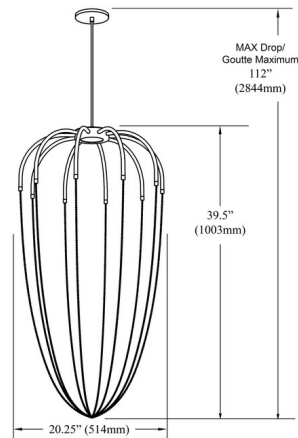

Specifications

COLOR	White
BODY FINISH	Matte Black
WATTAGE	20W
DIMMER	Low Voltage Electronic
DIMENSIONS	20.25"W x 39.5"H
INTEGRATED LED MODULE	1 x LED/20W/120V LED
COUNTRY OF ORIGIN	China

Technical Information

PRODUCT DIMENSIONS	Cord Length: 72"
LAMP LIFE	30000 hours
COLOR RENDERING	90 CRI
LAMP COLOR	3000K
LUMENS/WATT	35.00
LUMINOUS FLUX	700 lumens

Shown in matte black / white

CLICK TO VIEW PRODUCT

Notes: