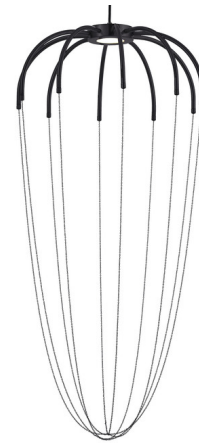

Lightology

lightology.com
866-954-4489
07-07-26

Project: _____
Company: _____
Location: _____ Fixture Type: _____
SPEC #: **DAI1353086**
Approved On: _____ Approved By: _____

Perla Pendant By Dainolite

Description

The contemporary Perla Pendant is a striking addition to any home. It's crafted from high-quality metal and acrylic, lending durability and sophistication to its design. The alluring teardrop-shaped fixture creates a strong statement, doubling as an artistic masterpiece and a functional lighting solution. Ideal for pouring light onto a dining area or lighting up your foyer, this pendant design effortlessly elevates any space.

Specifications

COLOR	White
BODY FINISH	Matte Black
WATTAGE	20W
DIMMER	Low Voltage Electronic
DIMENSIONS	20.25"W x 39.5"H
INTEGRATED LED MODULE	1 x LED/20W/120V LED
COUNTRY OF ORIGIN	China

Technical Information

PRODUCT DIMENSIONS	Cord Length: 72"
LAMP LIFE	30000 hours
COLOR RENDERING	90 CRI
LAMP COLOR	3000K
LUMENS/WATT	35.00
LUMINOUS FLUX	700 lumens

Shown in matte black / white

CLICK TO VIEW PRODUCT

Notes: