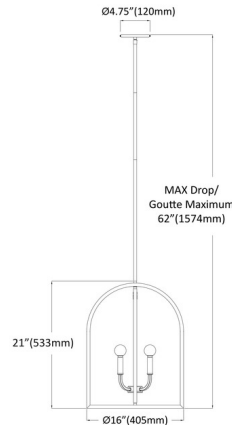

Specifications

COLOR	N/A
BODY FINISH	Matte Black
WATTAGE	36W
DIMMER	Standard 120V
DIMENSIONS	16\"W x 21\"H
BULB NOT INCLUDED	4 x G16.5/Candelabra (E12)/9W/120V LED
COUNTRY OF ORIGIN	China

Technical Information

PRODUCT DIMENSIONS . . . . . Downrods Included: 1-8 + 1-11 + 1-20 inch

CLICK TO VIEW PRODUCT

Notes: