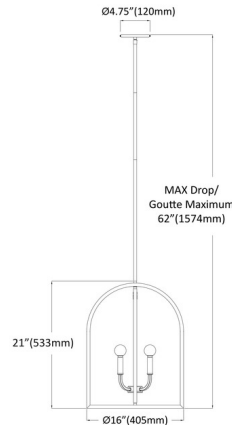

Description

Introducing the Pamela Pendant, a versatile piece from our collection that marries form and function in a captivating way. This metal lantern shaped pendant works well in transitional styled settings and is perfect for both commercial or residential use. It's compatible with LED bulbs, height adjustable and can effortlessly adapt to a sloped ceiling, offering a variety of styling options. Imagine it brightening up a cozy foyer or adding a touch of aesthetic charm to your living room.

Shown in matte black

Specifications

COLOR	N/A
BODY FINISH	Matte Black
WATTAGE	36W
DIMMER	Standard 120V
DIMENSIONS	16\"W x 21\"H
BULB NOT INCLUDED	4 x G16.5/Candelabra (E12)/9W/120V LED
COUNTRY OF ORIGIN	China

Technical Information

PRODUCT DIMENSIONS Downrods Included: 1-8 + 1-11 + 1-20 inch

CLICK TO VIEW PRODUCT

Notes: