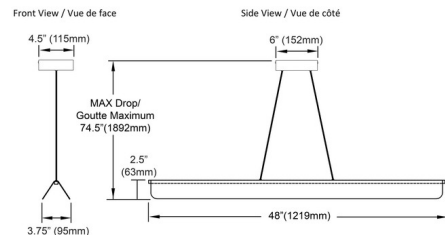

Specifications

COLOR	White
BODY FINISH	Matte Black
WATTAGE	30W
DIMMER	Low Voltage Electronic
DIMENSIONS	48"L x 5"W x 2.5"H
INTEGRATED LED MODULE	1 x LED/30W/120V LED
COUNTRY OF ORIGIN	Canada

Technical Information

PRODUCT DIMENSIONS	Cable Length: 72"
LAMP LIFE	30000 hours
COLOR RENDERING	90 CRI
LAMP COLOR	3000K
LUMENS/WATT	30.00
LUMINOUS FLUX	900 lumens

Shown in matte black / white

CLICK TO VIEW PRODUCT

Notes: