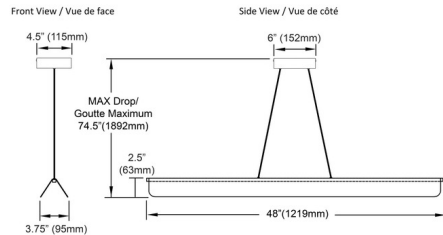

Specifications

COLOR White
 BODY FINISH Matte Black
 WATTAGE 30W
 DIMMER Low Voltage Electronic
 DIMENSIONS 48"L x 5"W x 2.5"H
 INTEGRATED LED MODULE 1 x LED/30W/120V LED
 COUNTRY OF ORIGIN Canada

Technical Information

PRODUCT DIMENSIONS Cable Length: 72"
 LAMP LIFE 30000 hours
 COLOR RENDERING 90 CRI
 LAMP COLOR 3000K
 LUMENS/WATT 30.00
 LUMINOUS FLUX 900 lumens

Shown in matte black / white

CLICK TO VIEW PRODUCT

Notes: