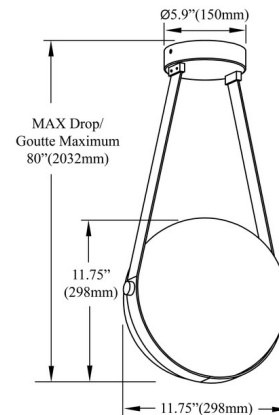

### Specifications

COLOR	White
BODY FINISH	Aged Brass
WATTAGE	15W
DIMMER	Standard 120V
DIMENSIONS	11.75"W x 11.75"H
INTEGRATED LED MODULE	1 x LED/15W/120V LED
COUNTRY OF ORIGIN	China

### Technical Information

PRODUCT DIMENSIONS	Strap Length: 72"
LAMP LIFE	30000 hours
COLOR RENDERING	90 CRI
LAMP COLOR	3000K
LUMENS/WATT	33.33
LUMINOUS FLUX	500 lumens

Shown in aged brass / white

CLICK TO VIEW PRODUCT