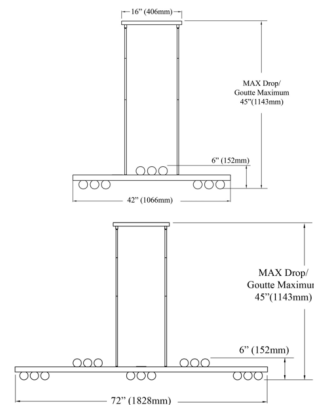

Shown in aged brass / white