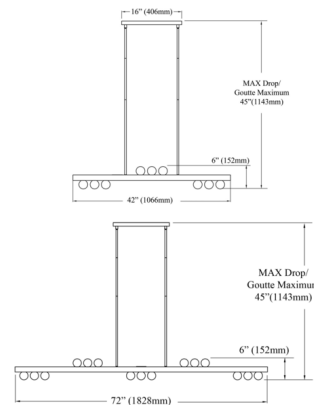

### Specifications

COLOR	White
BODY FINISH	Aged Brass
WATTAGE	36W
DIMMER	Standard 120V
DIMENSIONS	42"L x 2.75"W x 6"H
BULB NOT INCLUDED	9 x JCD/G9/4W/120V LED
COUNTRY OF ORIGIN	China

### Technical Information

PRODUCT DIMENSIONS . . . . . Rods Included: (2) 8", (2) 11", and (2) 20" stems

Shown in aged brass / white

CLICK TO VIEW PRODUCT

Notes: