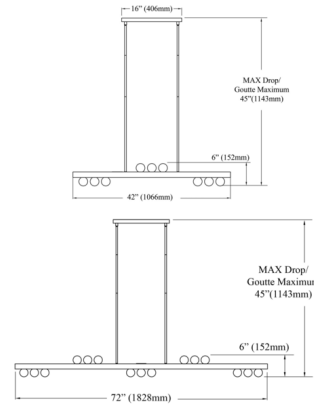

### Specifications

COLOR	White
BODY FINISH	Aged Brass
WATTAGE	36W
DIMMER	Standard 120V
DIMENSIONS	42"L x 2.75"W x 6"H
BULB NOT INCLUDED	9 x JCD/G9/4W/120V LED
COUNTRY OF ORIGIN	China

### Technical Information

PRODUCT DIMENSIONS . . . . . Rods Included: (2) 8", (2) 11", and (2) 20" stems

Shown in aged brass / white

CLICK TO VIEW PRODUCT

Notes: