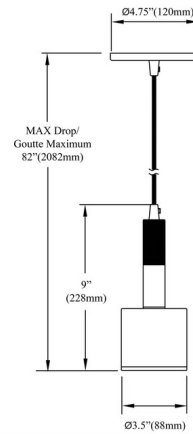

Shown in aged brass / clear

CLICK TO VIEW PRODUCT

Notes: