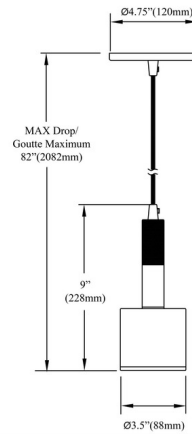

Shown in aged brass / clear

CLICK TO VIEW PRODUCT

Notes: