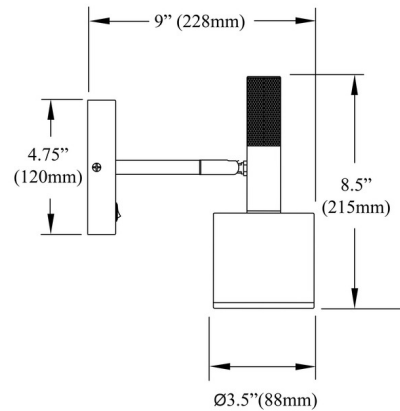

Description

Introducing the Rhoswen Adjustable Wall Sconce, a sophisticated addition to the Rhoswen family collection. Built with a metal body and a frosted acrylic shade, this piece beautifully couples durability with an attractive contemporary design. Ideal for making a striking impression in your patio or backyard, it offers a diffused, ambient glow that's perfect for relaxation or social gatherings. On/off rocker switch on backplate.

Shown in aged brass / clear

Specifications

COLOR	Clear
BODY FINISH	Aged Brass
WATTAGE	7W
DIMMER	Standard 120V
DIMENSIONS	9"W x 8.5"H
BULB NOT INCLUDED	1 x MR16/GU10/7W/120V LED
COUNTRY OF ORIGIN	China

CLICK TO VIEW PRODUCT