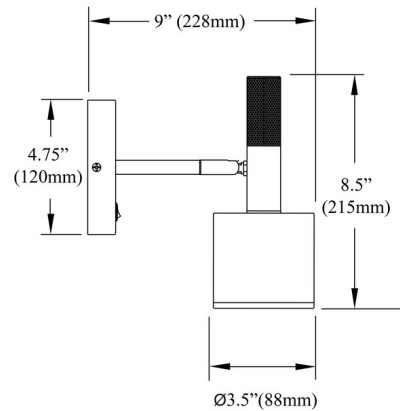

### Description

Introducing the Rhoswen Adjustable Wall Sconce, a sophisticated addition to the Rhoswen family collection. Built with a metal body and a frosted acrylic shade, this piece beautifully couples durability with an attractive contemporary design. Ideal for making a striking impression in your patio or backyard, it offers a diffused, ambient glow that's perfect for relaxation or social gatherings. On/off rocker switch on backplate.

### Specifications

COLOR	Clear
BODY FINISH	Aged Brass
WATTAGE	7W
DIMMER	Standard 120V
DIMENSIONS	9"W x 8.5"H
BULB NOT INCLUDED	1 x MR16/GU10/7W/120V LED
COUNTRY OF ORIGIN	China

Shown in aged brass / clear