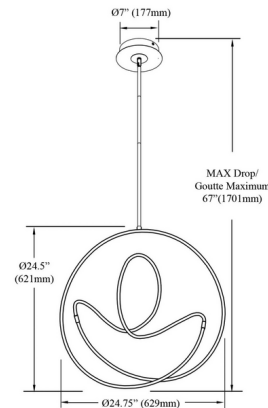

CLICK TO VIEW PRODUCT

Notes: