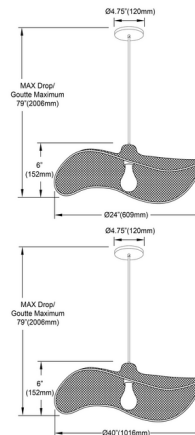

Specifications

COLOR	Natural
BODY FINISH	Black
WATTAGE	17W
DIMMER	Standard 120V
DIMENSIONS	24"W x 6"H
BULB NOT INCLUDED	1 x A19/Medium (E26)/17W/120V LED
OTHER BULB OPTIONS	1 x G40/Medium (E26)/120V LED
COUNTRY OF ORIGIN	China

Technical Information

PRODUCT DIMENSIONS	Cord Length: 72"
--------------------	------------------

Shown in black / natural

CLICK TO VIEW PRODUCT

Notes: