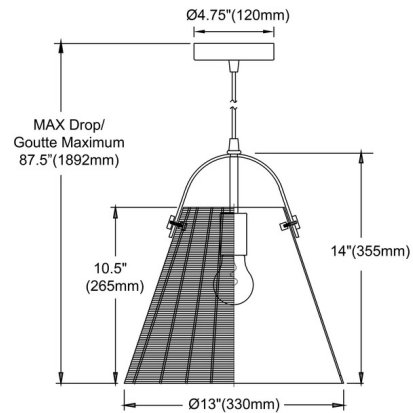

Shown in aged brass / natural

Specifications

| | |
|-------------------|----------------------------------|
| COLOR | Natural |
| BODY FINISH | Aged Brass |
| WATTAGE | 9W |
| DIMMER | Standard 120V |
| DIMENSIONS | 13"W x 14"H |
| BULB NOT INCLUDED | 1 x A19/Medium (E26)/9W/120V LED |
| COUNTRY OF ORIGIN | Canada |

Technical Information

PRODUCT DIMENSIONS Cord Length: 72"

CLICK TO VIEW PRODUCT

Notes: