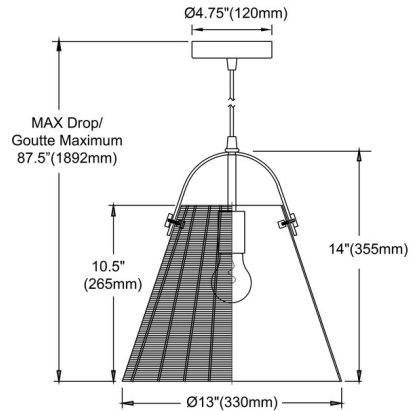

Shown in aged brass / natural

Specifications

COLOR	Natural
BODY FINISH	Aged Brass
WATTAGE	9W
DIMMER	Standard 120V
DIMENSIONS	13"W x 14"H
BULB NOT INCLUDED	1 x A19/Medium (E26)/9W/120V LED
COUNTRY OF ORIGIN	Canada

Technical Information

PRODUCT DIMENSIONS Cord Length: 72"

CLICK TO VIEW PRODUCT

Notes: