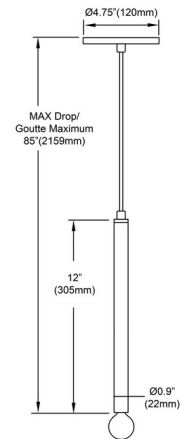

### Specifications

COLOR	N/A
BODY FINISH	Aged Brass
WATTAGE	9W
DIMMER	Standard 120V
DIMENSIONS	1"W x 12"H
BULB NOT INCLUDED	1 x G16.5/Candelabra (E12)/9W/120V LED
COUNTRY OF ORIGIN	China

### Technical Information

PRODUCT DIMENSIONS	Cord Length: 72"
--------------------	------------------

Notes:

Shown in aged brass

CLICK TO VIEW PRODUCT