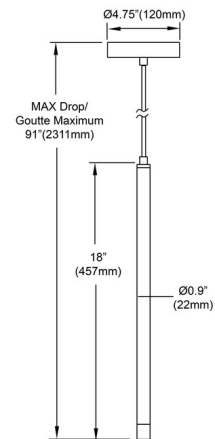

Lightology

lightology.com
866-954-4489
06-04-26

Project: _____
Company: _____
Location: _____ Fixture Type: _____
SPEC #: **DAI1353113**
Approved On: _____ Approved By: _____

Sanya Pendant with Acrylic Accessory By Dainolite

Description

The Sanya Acrylic Diffuser Pendant is a sleek and stylish piece that offers the perfect blend of form and functionality. With its chic linear design and integrated LED light, this pendant makes a bold statement in any space. Its metal body and frosted acrylic diffuser create a soft, flattering light that's perfect for settings such as the kitchen or a bar area. The adjustable height feature allows for versatility in styling, making it a splendid addition to your foyer or hall as well. Its energy-efficient feature further adds to its desirability.

Specifications

COLOR	Clear
BODY FINISH	Aged Brass
WATTAGE	3W
DIMMER	Low Voltage Electronic
DIMENSIONS	1"W x 18"H
INTEGRATED LED MODULE	1 x LED/3W/120V LED
COUNTRY OF ORIGIN	China

Technical Information

PRODUCT DIMENSIONS	Cord Length: 72"
LAMP LIFE	30000 hours
COLOR RENDERING	.90 CRI
LAMP COLOR	.3000K
LUMENS/WATT	33.33
LUMINOUS FLUX	100 lumens

Notes:

Shown in aged brass / clear

CLICK TO VIEW PRODUCT