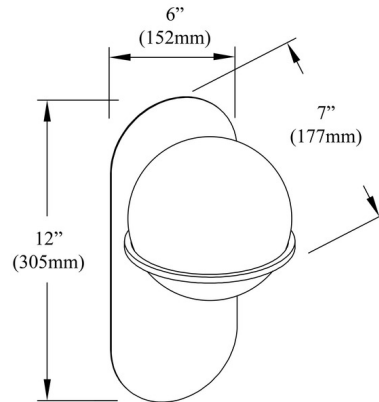

Description

The Sofia Vertical Wall Sconce adds a touch of modern brilliance to any space. Constructed from durable metal and glass, its globe-shaped design makes it an eye-catching addition for the foyer, hallway or bedroom. Despite its elegant appearance, this light fixture is robust enough to last for years, ensuring you have a reliable and stylish light source.

Shown in aged brass / white

Specifications

COLOR	White
BODY FINISH	Aged Brass
WATTAGE	7W
DIMMER	Standard 120V
DIMENSIONS	7"W x 12"H
BULB NOT INCLUDED	1 x JCD/G9/7W/120V LED
COUNTRY OF ORIGIN	China

CLICK TO VIEW PRODUCT