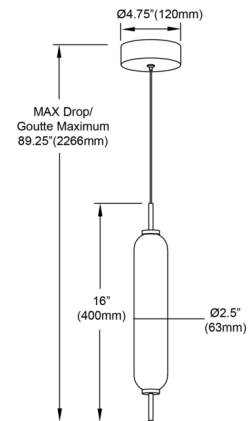

Specifications

COLOR	White
BODY FINISH	Aged Brass
WATTAGE	10W
DIMMER	Low Voltage Electronic
DIMENSIONS	2.5"W x 15.75"H x 2.5"D
INTEGRATED LED MODULE	1 x LED/10W/120V LED
COUNTRY OF ORIGIN	China

Technical Information

PRODUCT DIMENSIONS	Cable Length: 72"
LAMP LIFE	30000 hours
COLOR RENDERING	90 CRI
LAMP COLOR	3000K
LUMENS/WATT	30.00
LUMINOUS FLUX	300 lumens

Shown in aged brass / white

CLICK TO VIEW PRODUCT

Notes: